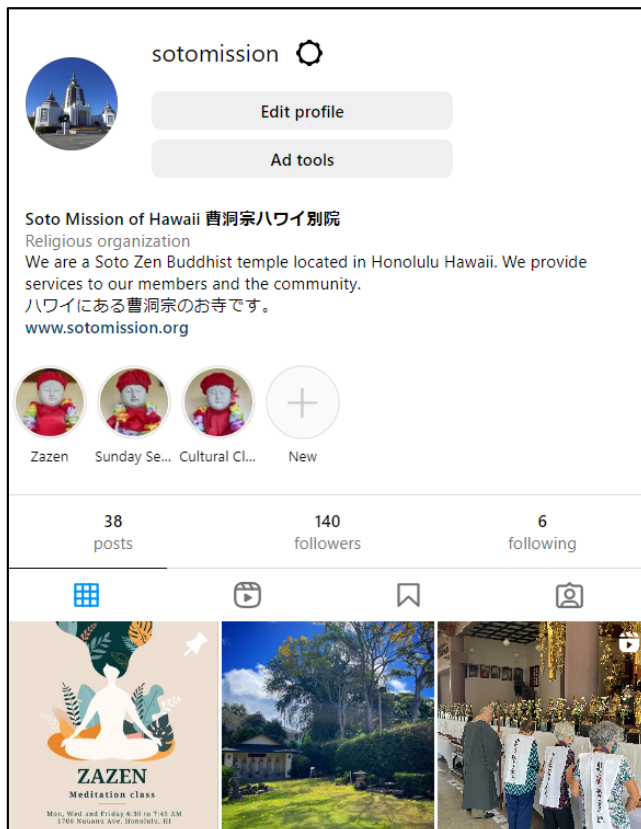

Soto Academy Moved Out

As you may have already heard in our previous announcement about the Komagata Building, in conjunction, Soto Academy was not able to stay at the Komagata Building and moved out from Soto Mission as of June. They were fortunate to find another location in Makiki, at Makiki Christian Church, to continue the school.

We want to say thank you to Soto Academy for the many years that they were with us and we hope for their success at their new location.

New Soto Mission Instagram

We have been actively sharing temple events on our new social media. In the effort to do so, we recently opened a new instagram account to share the different activities and classes held at the temple. If you or your family have an instagram page, please support us by follow. Our handle name is @sotomission. We thank Rev. Yoshida's wife, Aika, in helping us with the creative posts and sharing the different activities happening around the temple.