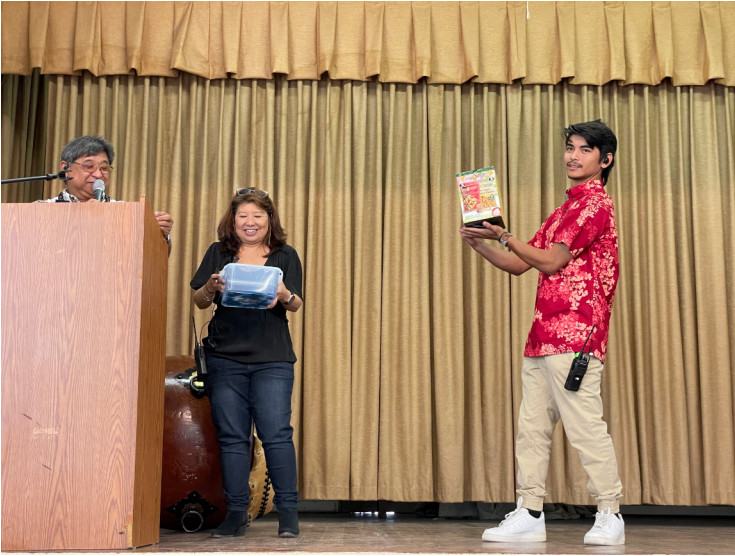

Announcements

2024 Membership Dues and Nokotsudo Maintenance Fee

We thank everyone who has turned in and paid for their 2024 Membership Dues. For those who have not yet turned in, this is a friendly reminder that payment for the Membership Dues and Nokotsudo Maintenance Fee for 2024 are being accepted.

The collection of dues enables the temple to protect and keep our legacy and tradition alive and provide a spiritual homes to our ancestors. It also reaffirms our commitment to supporting the Soto Mission of Hawaii.

If you did not receive the Membership form, you can download the form and pay online on our website <https://www.sotomission.org/posts/2024membership> or please kindly call us and we will gladly mail the form to you.

Property Management (H. Pacific Construction)

We would like to introduce you to our new property management company, H. Pacific Construction. They have been a big help to our temple in the recent years fixing and maintaining the buildings. Board of Directors has asked H. Pacific Construction to help manage our Property. Scott Horiuchi, the owner of the company, is very experienced with management of properties and he also has strong connection to Soto Mission - - he practically grew up here, attending Japanese School, Judo, and Aikido - - we believe that his company will be a great asset to help navigate us toward a bright future of our temple.