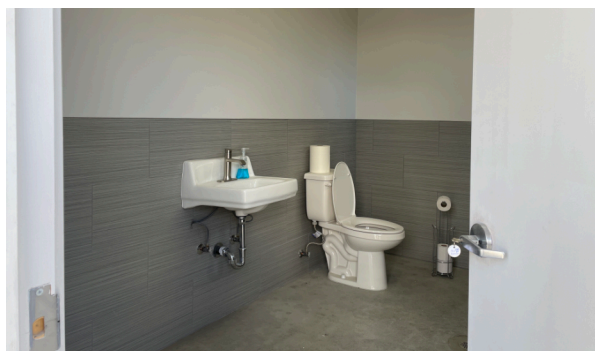

Repair and Renovation of Social Hall Restrooms and Addition of New Handicap Accessible Restroom

We are happy to announce that the restrooms in the Social Hall have been fixed. Although the toilets and fixtures were replaced over a year ago, heavy rains damaged the walls and further delayed the completion of the project until now.

Additional good news arrives in the form of a brand new handicap accessible restroom nearing completion in the rear of the social hall. We would like to take this time to express our gratitude to everyone who generously donated to the temple. Without all the support we receive from our members, these repair projects and additions would not be possible. Thank you!